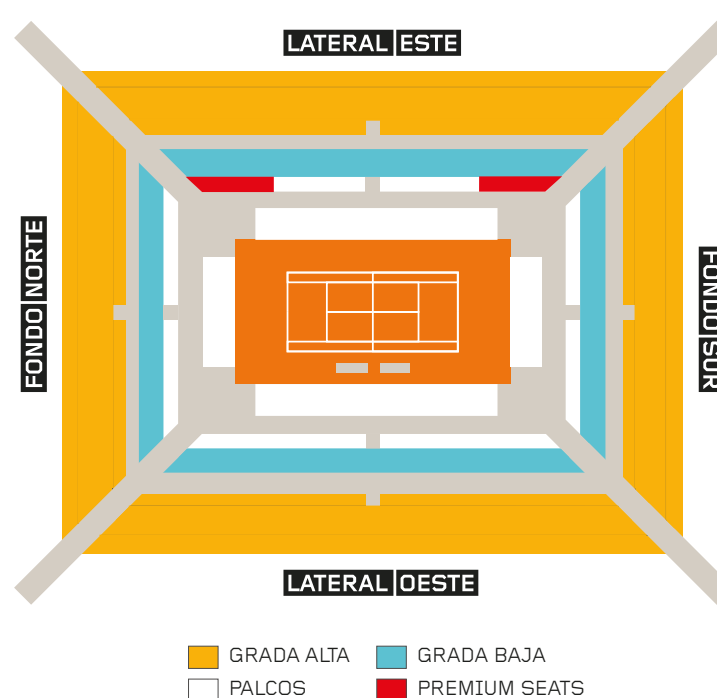

PRICES 2024

VAT INCLUDED

CENTRE COURT ENTRANCE:

Allows access to Centre Court, Stadium 3 and Tennis Garden.

(Access to Stadium 3 and Tennis Garden is subject to venue capacity).

Prices valid for groups of minimum **20 people** per session

This promotion is valid until **29th March** 2024 or while space is available.

Pista Central - Estadio Manolo Santana

SESSION	CATEGORY 2
Monday 22nd April	8,00 €
Tuesday 23rd April	8,00 €
Wednesday 24th April	25,60 €
Thursday 25th April	25,60 €
Friday 26th April / DAY	32,00 €
Friday 26th April / NIGHT	23,80 €
Saturday 27th April / DAY	41,60 €
Saturday 27th April / NIGHT	28,00 €
Sunday 28th April / DAY	48,00 €
Sunday 28th April / NIGHT	39,20 €
Monday 29th April / DAY	48,00 €
Monday 29th April / NIGHT E	39,20 €
Tuesday 30th April / DAY	56,00 €
Tuesday 30th April / NIGHT	43,40 €

MUTUA
MADRID
OPEN

ATP
MASTERS 1000

WTA
1000