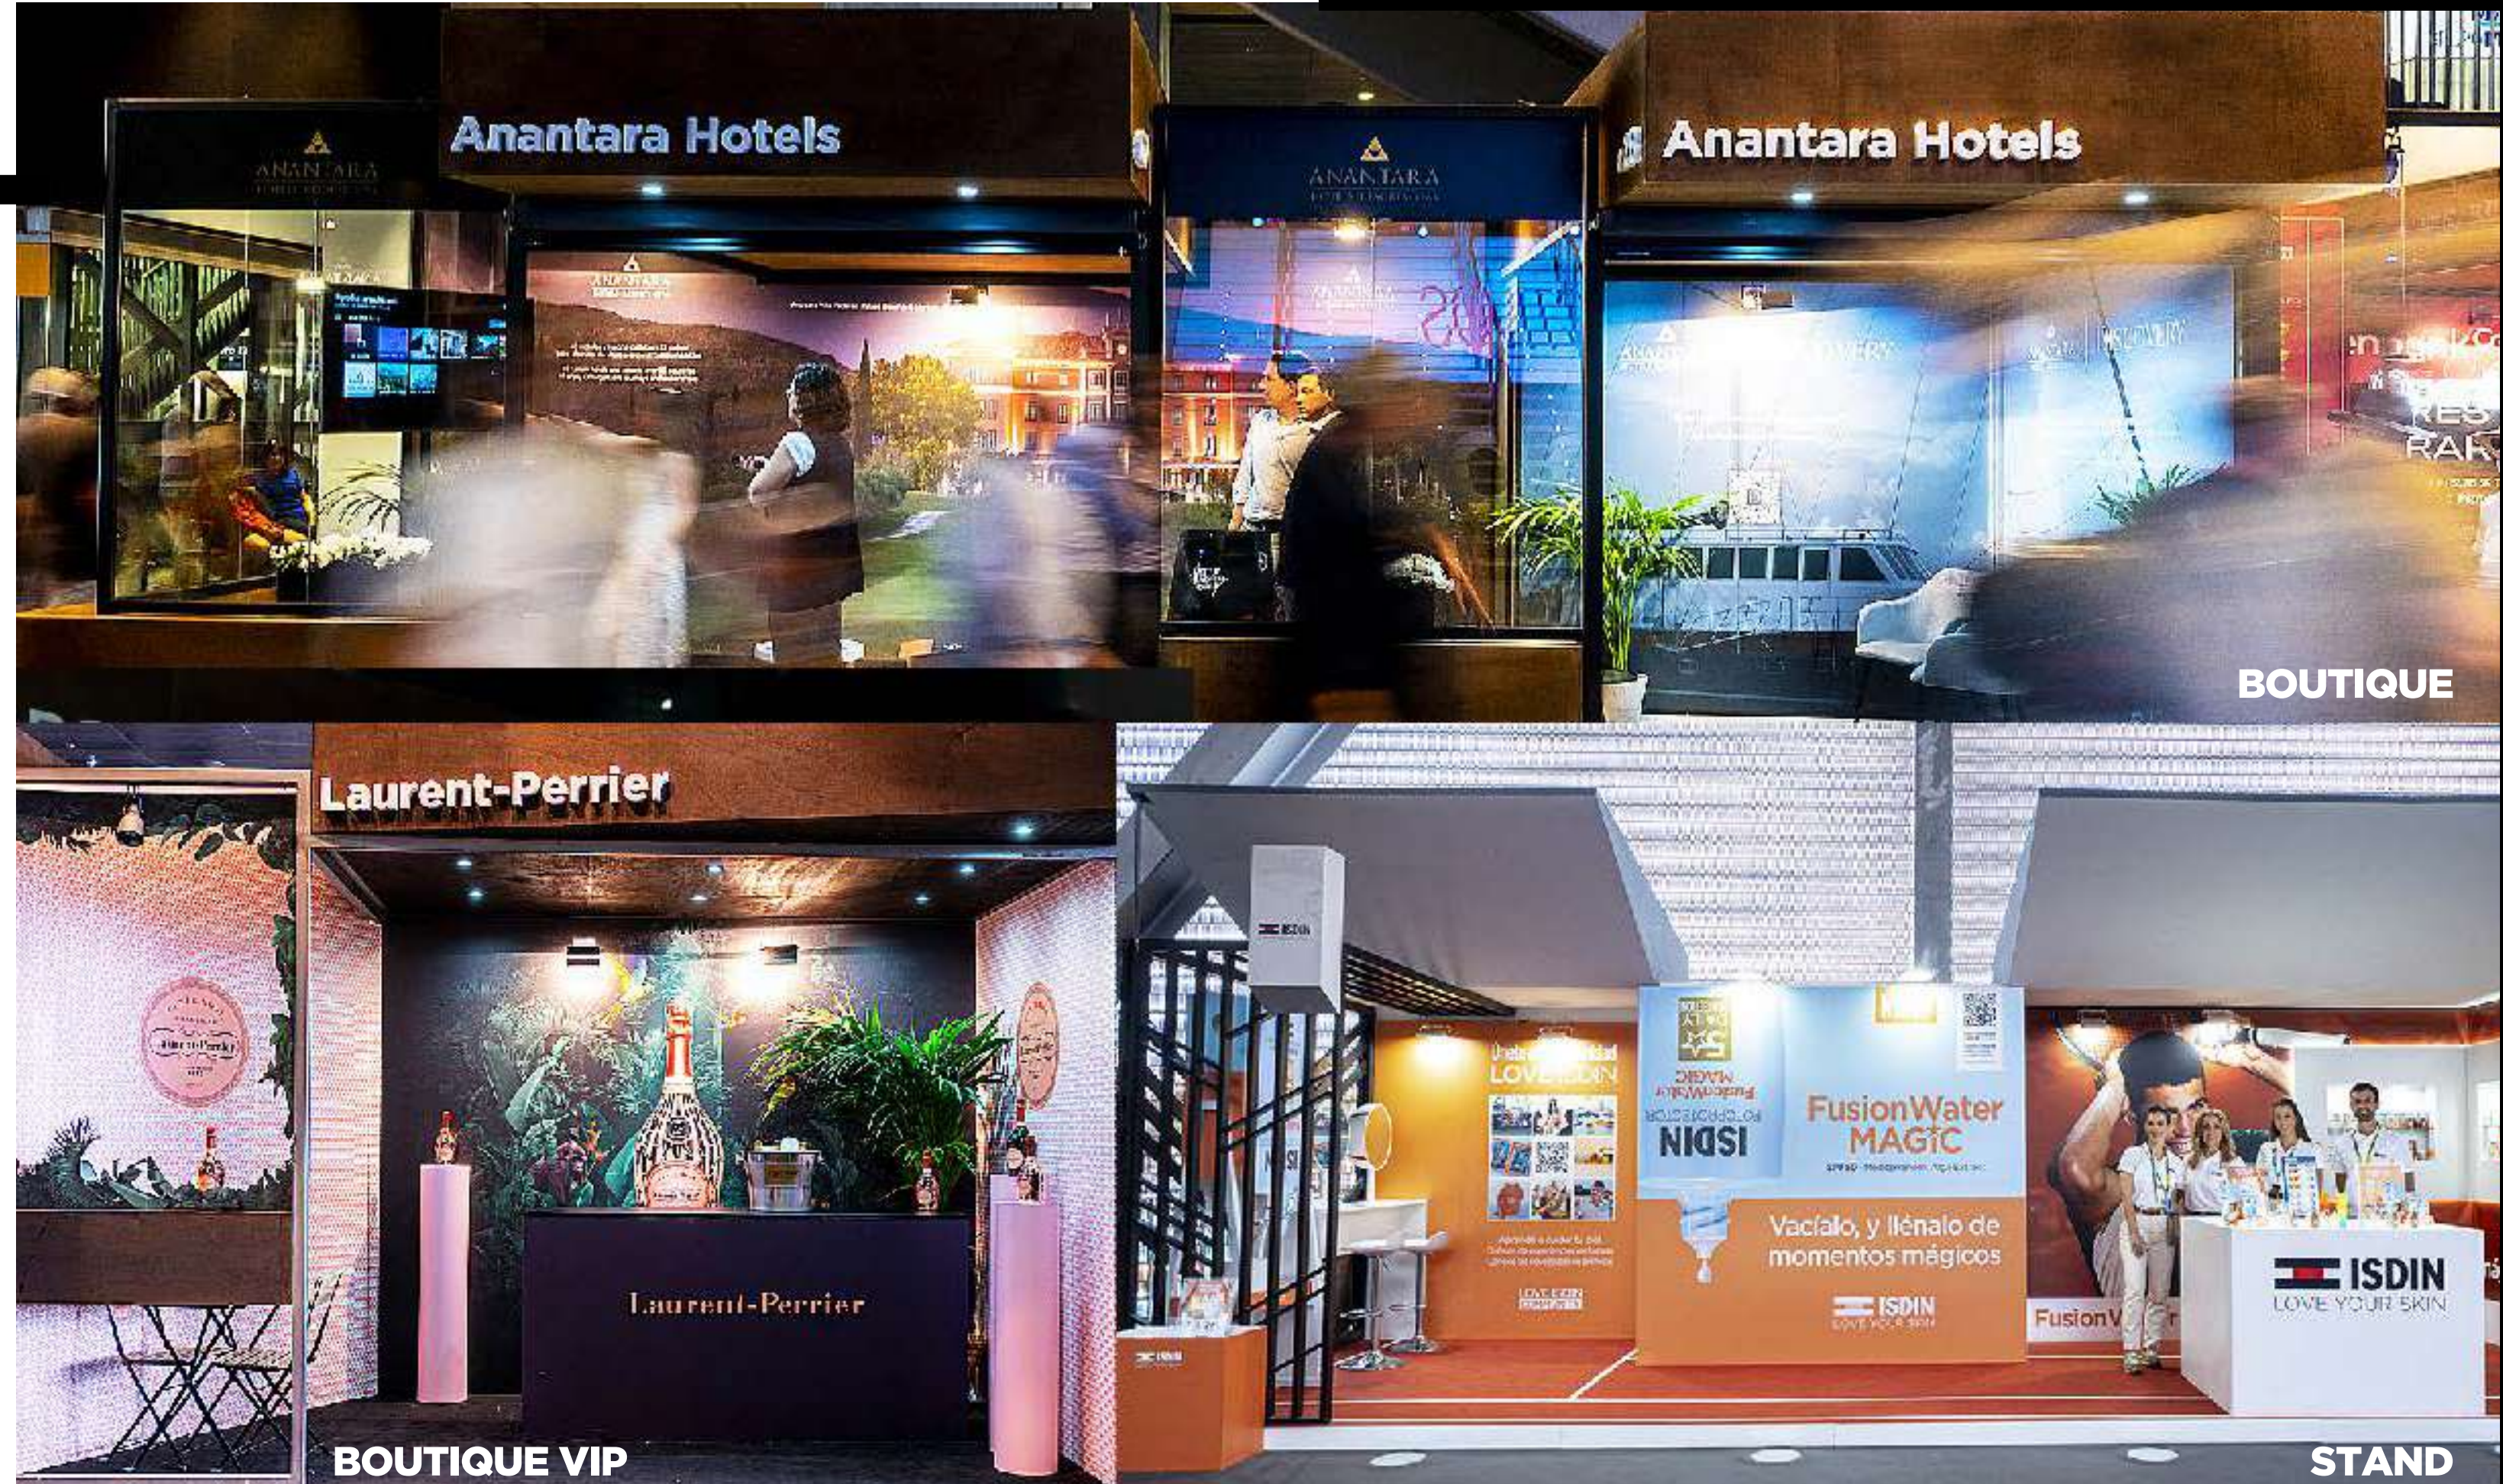

COMMERCIAL AREAS

BOUTIQUE
5.450m²
OF EXHIBITION SPACE

VIP BOUTIQUE
340m²
OF EXHIBITION SPACE

STANDS
1.050m²
OF EXHIBITION SPACE

MUTUA
MADRID
OPEN

ATP
MASTERS 1000

WTA
1000