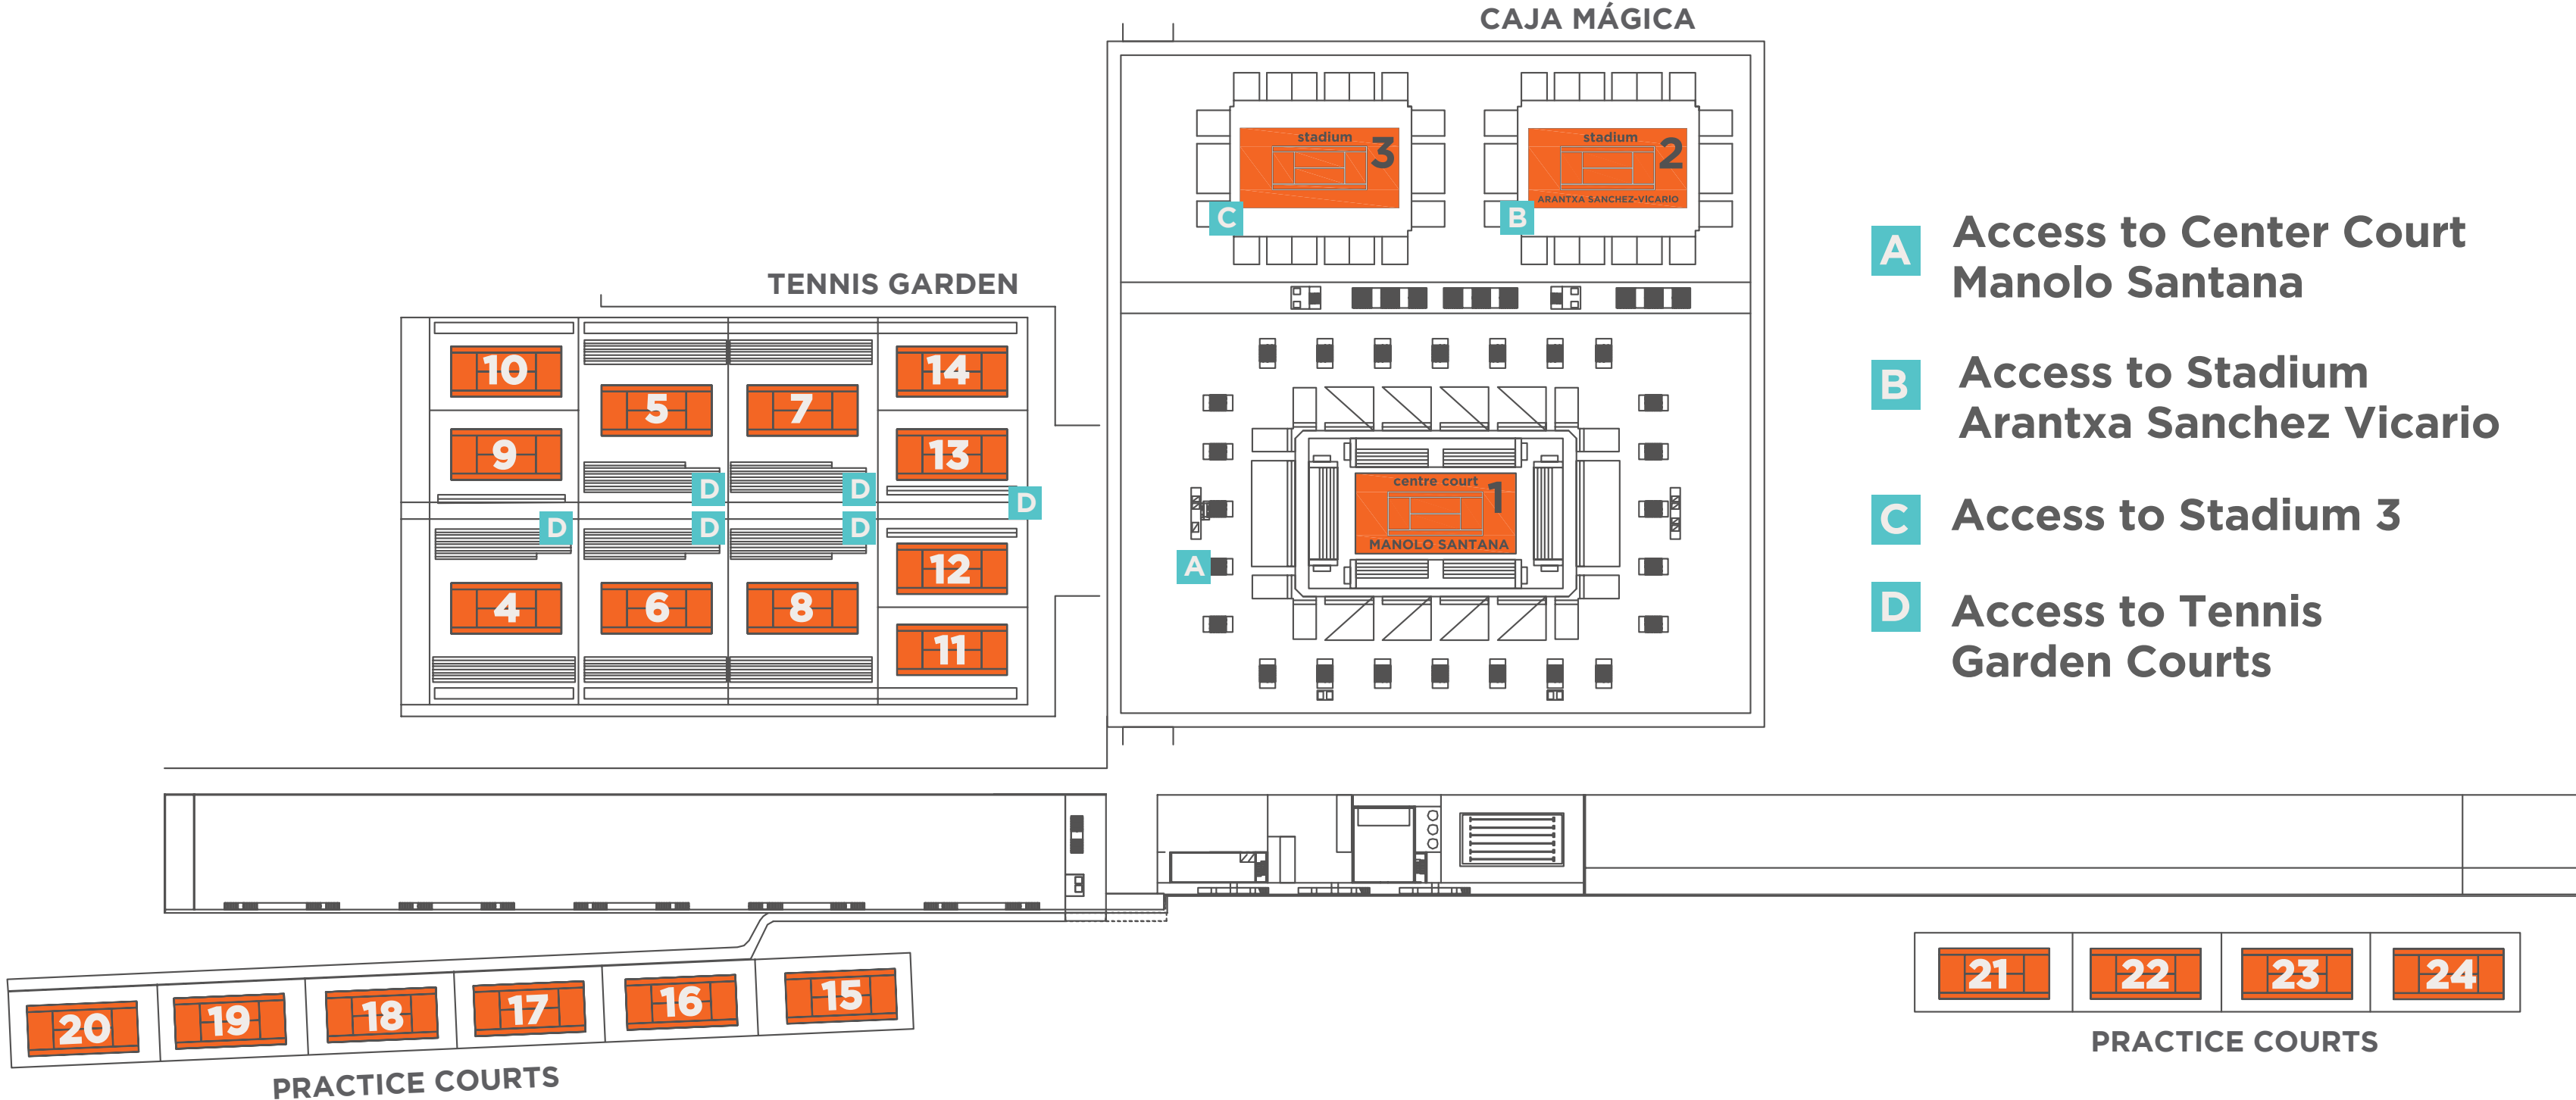

THE TENNIS “OPEN”