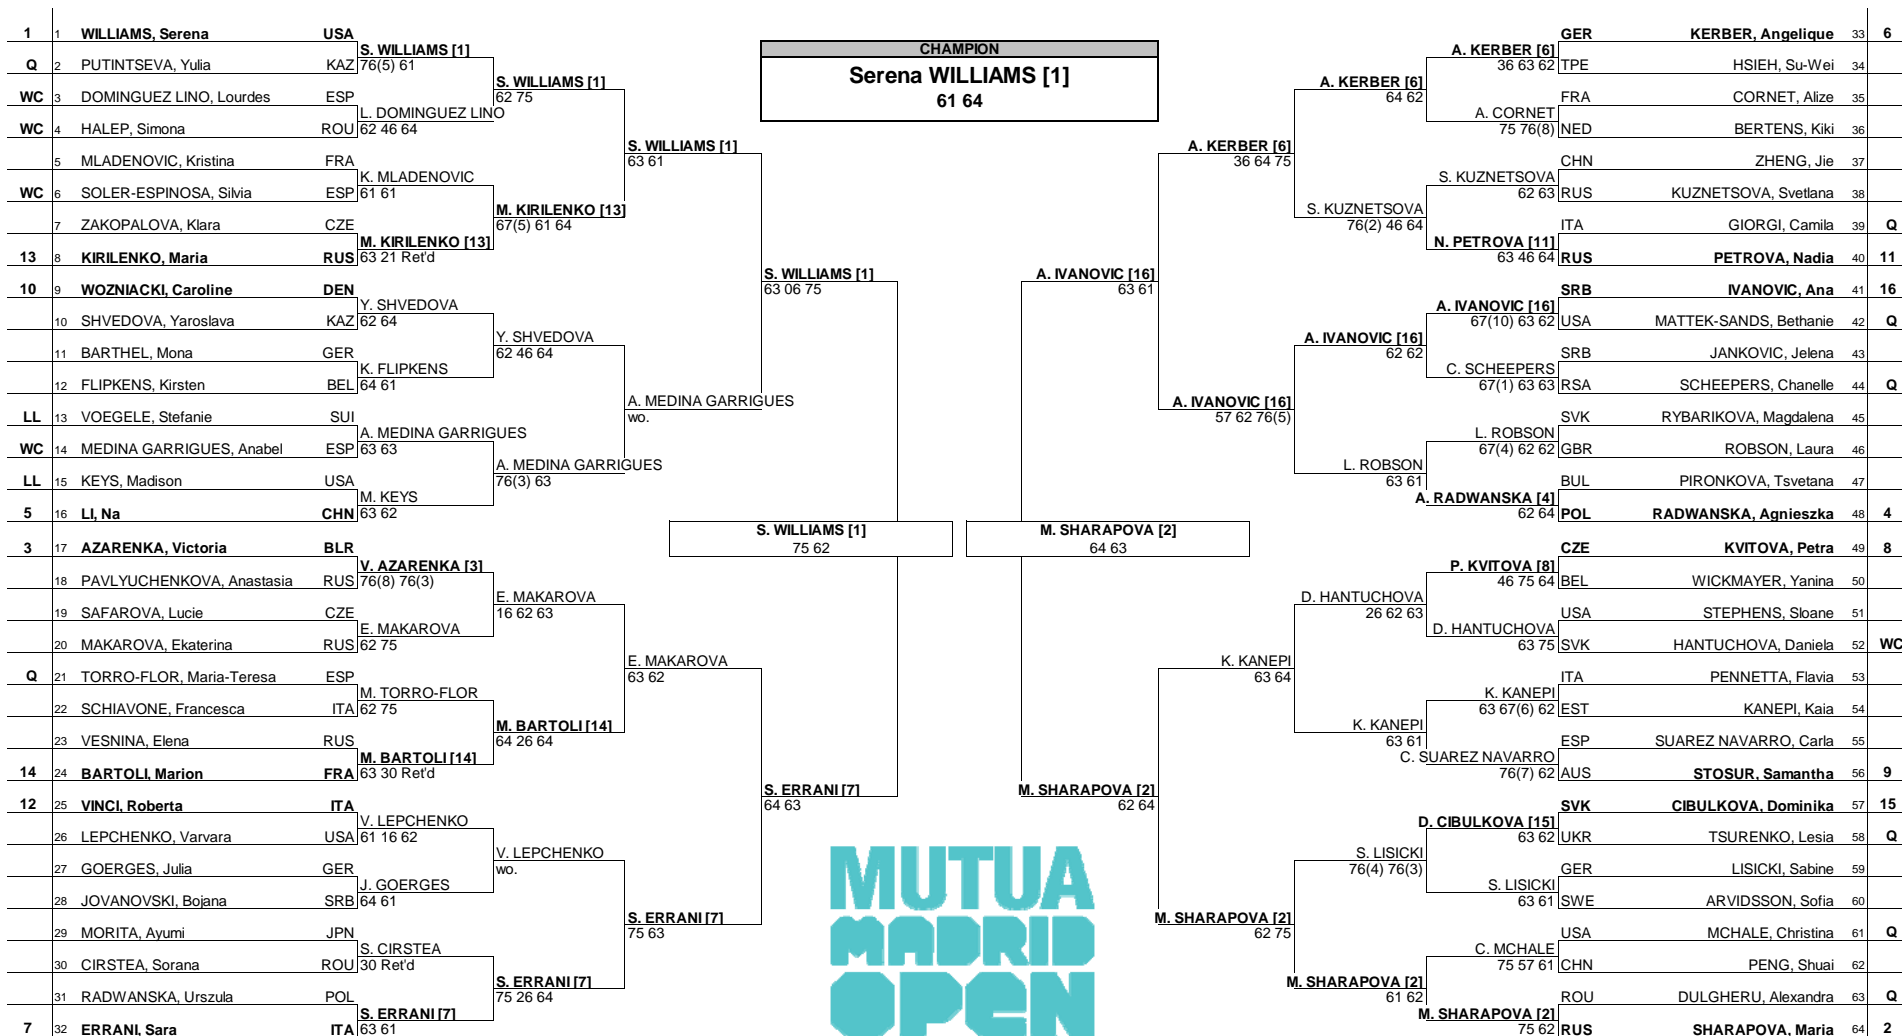

Mutua Madrid Open

MAIN DRAW SINGLES

Madrid, Spain 3-12 May, 2013

Red Clay

WTA Premier Mandatory - €4,033,254

Seeded Players		Seeded Players		On-site Prize Money Breakdown - Eur		Lucky Losers		Retirements/W.O.	
Rank	Player	Rank	Player		Pts.				
1	WILLIAMS, Serena	9	STOSUR, Samantha	9	Winner	€ 643,000	1000	M. Keys -T. Paszek (Respiratory infecti)	A. Morita - Left abductor strain
2	SHARAPOVA, Maria	10	WOZNIACKI, Caroline	10	Finalists	€ 315,000	700	S. Voegelé -V. Williams (Low back injury)	E. Vesnina - Lumbar spine injury
3	AZARENKA, Victoria	11	PETROVA, Nadia	11	Semi-Finalists	€ 158,500	450		J. Goerges - Gastro illness
4	RADWANSKA, Agnieszka	12	VINCI, Roberta	12	Quarter Finalists	€ 80,700	250		K. Zakopajova - Asthna
5	LI, Na	13	KIRILENKO, Maria	13	3rd Round	€ 39,000	140		Y. Shvedova - Right arm injury
6	KERBER, Angelique	14	BARTOLI, Marion	14	2nd Round	€ 20,750	80		
7	ERRANI, Sara	15	CIBULKOVA, Dominika	15	1st Round	€ 9,630	5		
8	KVITOVA, Petra	16	IVANOVIC, Ana	16					